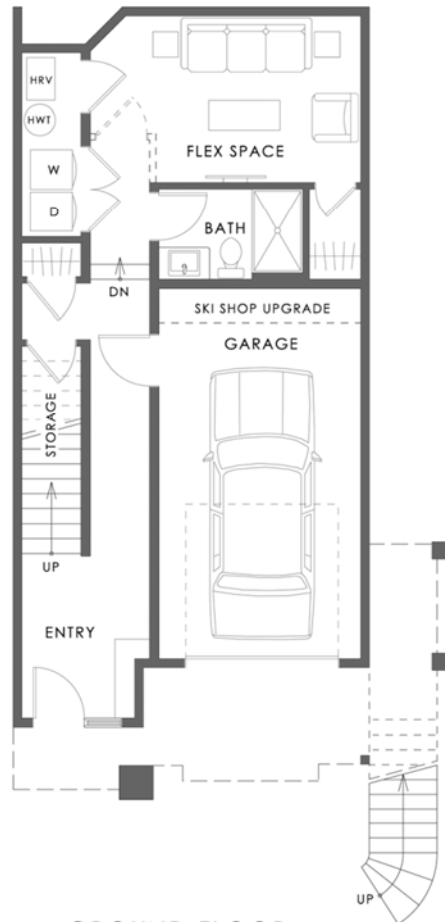

# UNIT TYPE A - 2425 SF

3 Bedrooms + Flex

3.5 Bathrooms

Unit # 6

\$699,900

**GROUND FLOOR**  
535 sqft

**SECOND FLOOR**  
926 sqft

**THIRD FLOOR**  
964 sqft