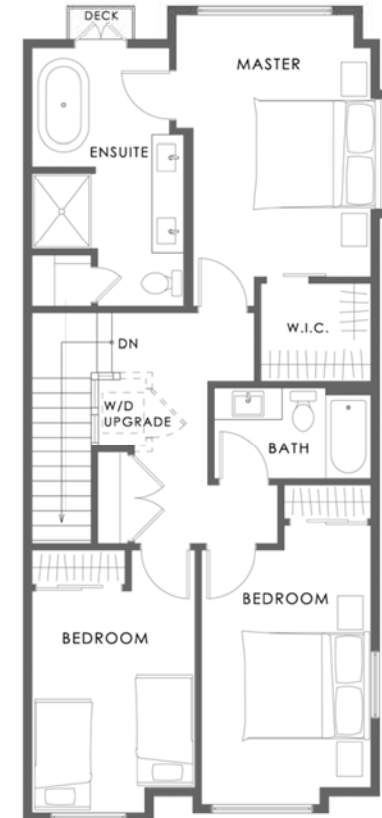

# UNIT TYPE A - 2425 SF

3 Bedrooms + Flex

3.5 Bathrooms

Unit # 6

\$699,900

**GROUND FLOOR**  
535 sqft

**SECOND FLOOR**  
926 sqft

**THIRD FLOOR**  
964 sqft