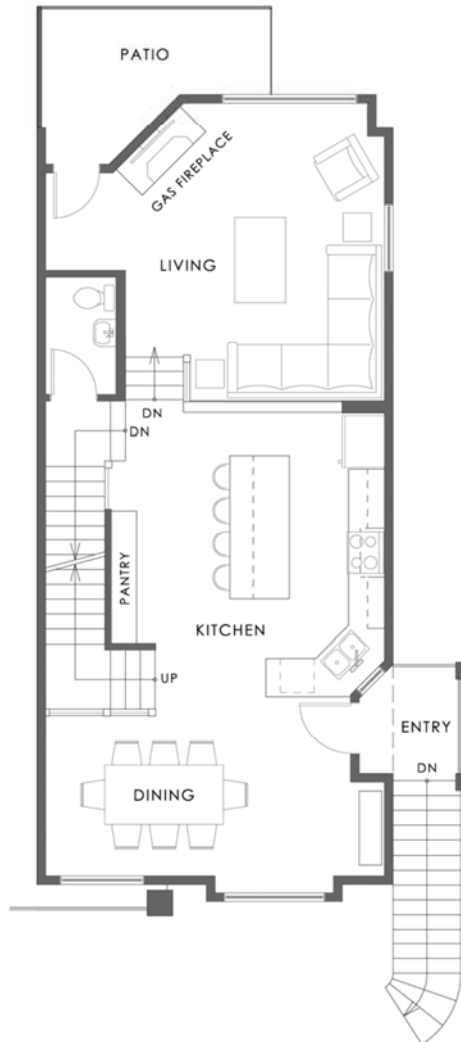

# UNIT TYPE A - 2425 SF

3 Bedrooms + Flex

3.5 Bathrooms

Unit # 6

\$699,900

**GROUND FLOOR**  
535 sqft

**SECOND FLOOR**  
926 sqft

**THIRD FLOOR**  
964 sqft