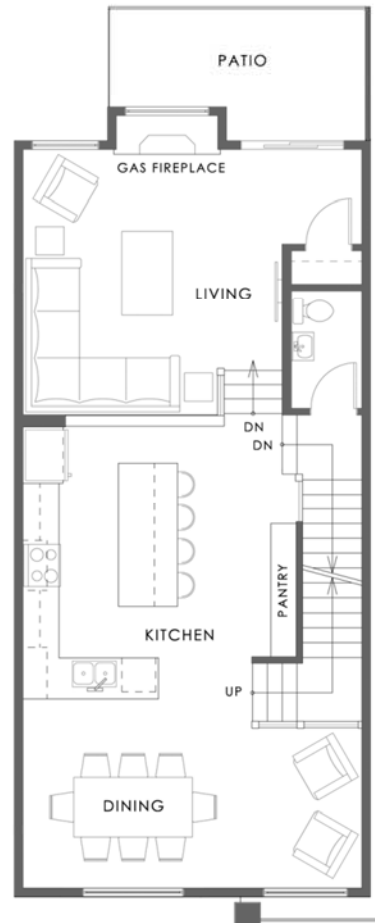

UNIT TYPE B - 2441SF

3 Bedrooms + Flex

3.5 Bathrooms

Unit # 13

\$689,900

GROUND FLOOR
551 sqft

SECOND FLOOR
940 sqft

THIRD FLOOR
950 sqft