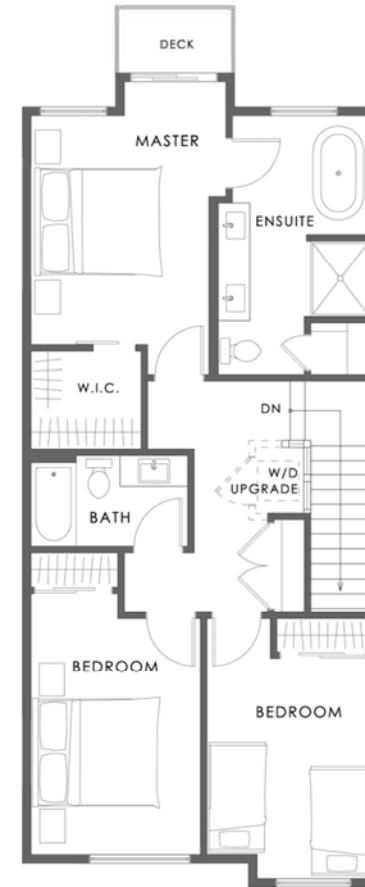

UNIT TYPE B - 2441SF

3 Bedrooms + Flex

3.5 Bathrooms

Unit # 13

\$689,900

GROUND FLOOR
551 sqft

SECOND FLOOR
940 sqft

THIRD FLOOR
950 sqft