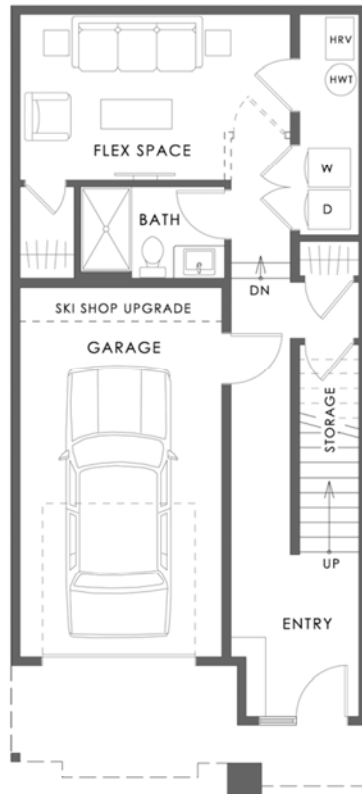

UNIT TYPE B - 2441SF

3 Bedrooms + Flex

3.5 Bathrooms

Unit # 13

\$689,900

GROUND FLOOR
551 sqft

SECOND FLOOR
940 sqft

THIRD FLOOR
950 sqft